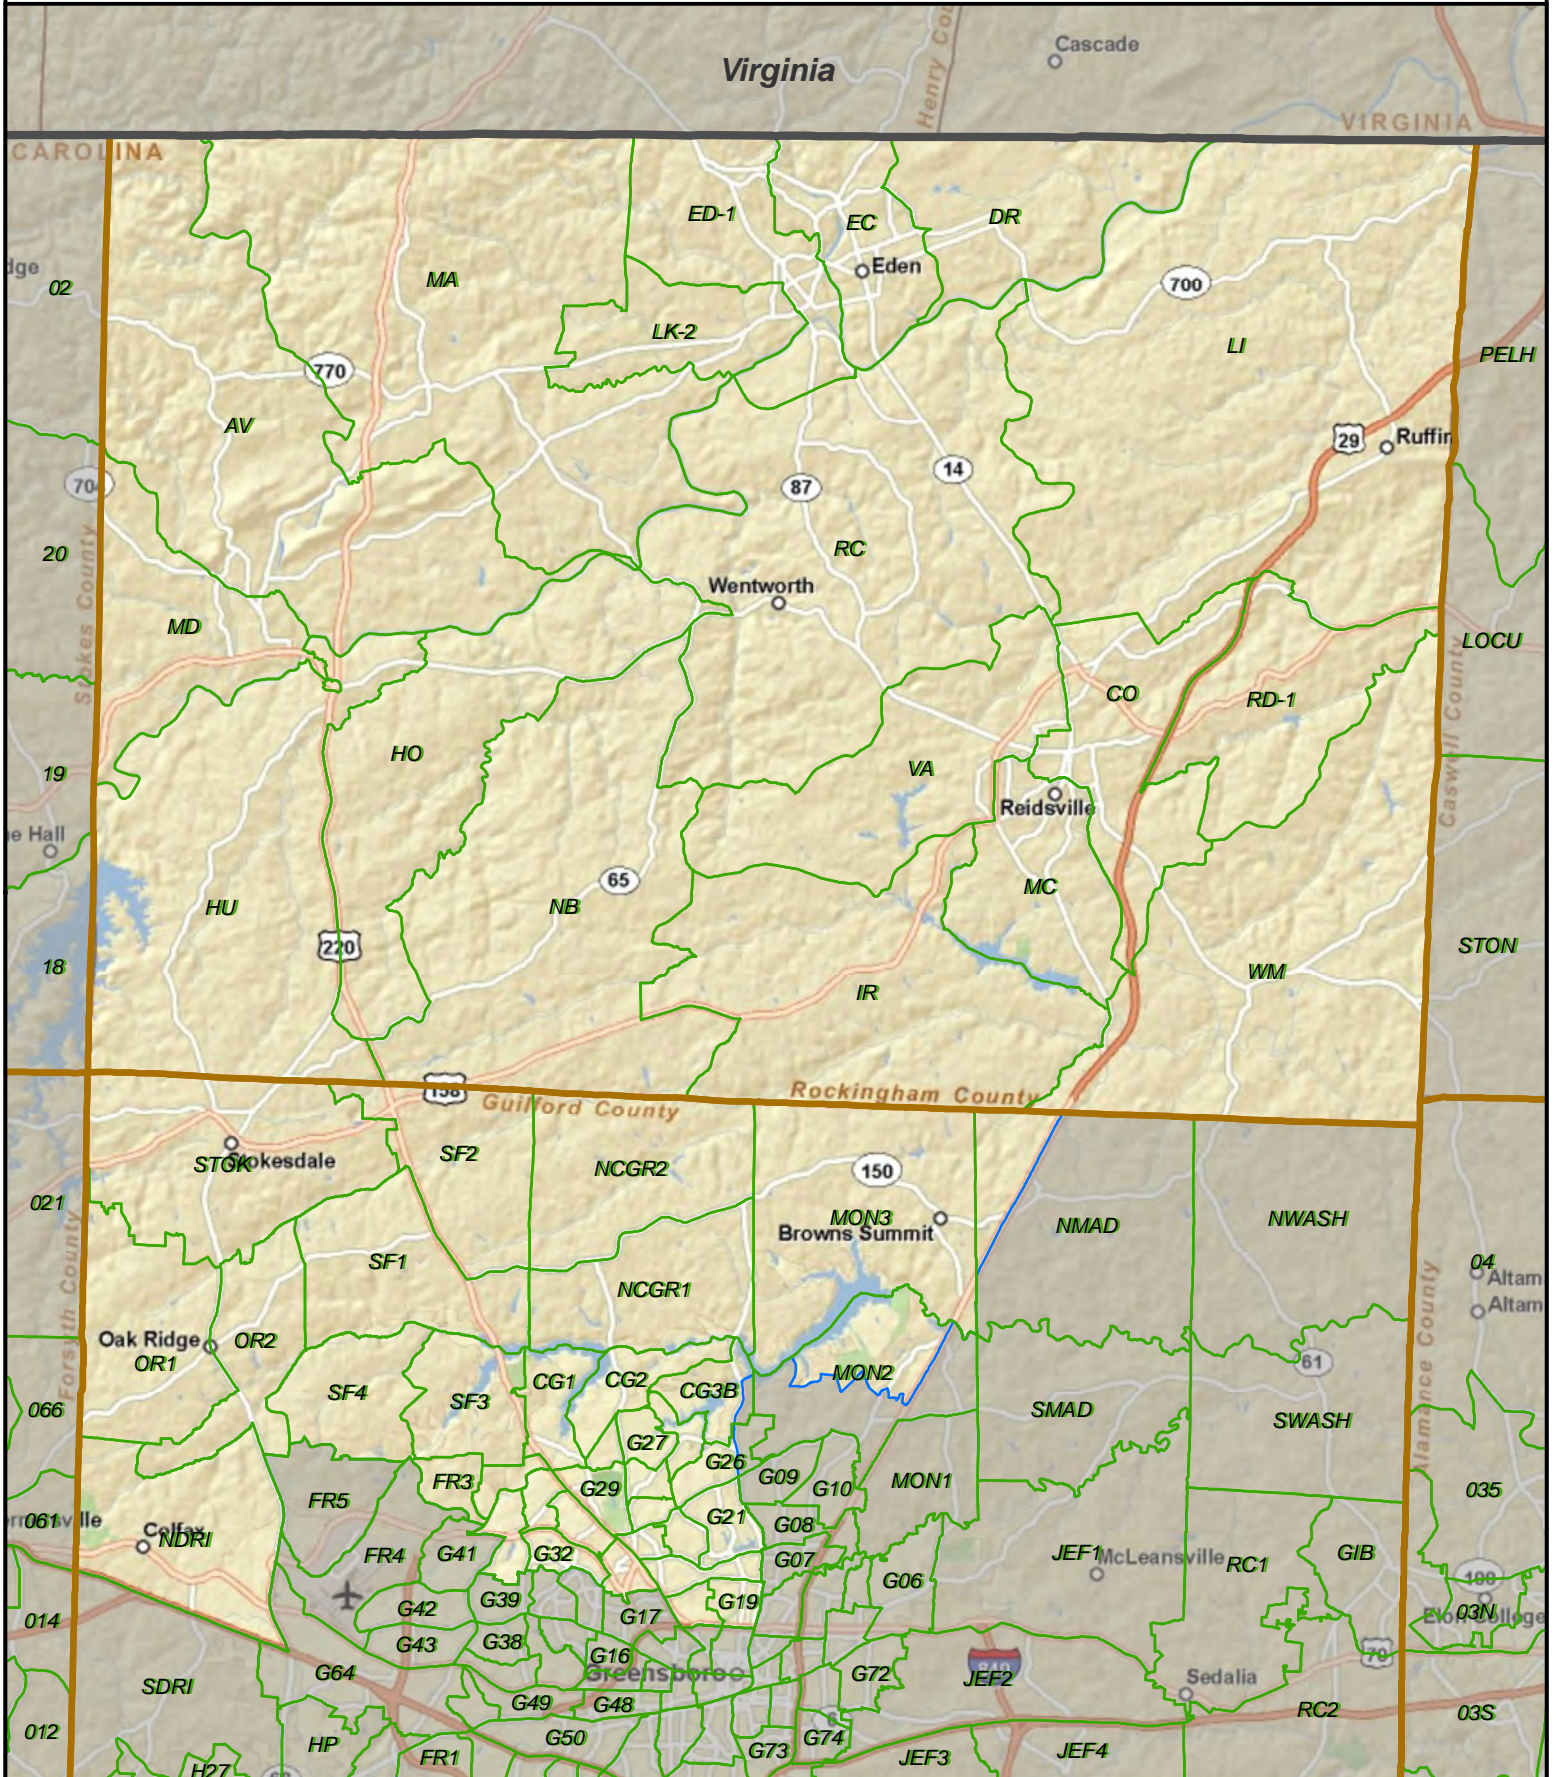

Rucho Senate 2 - District 26

State County VTD District