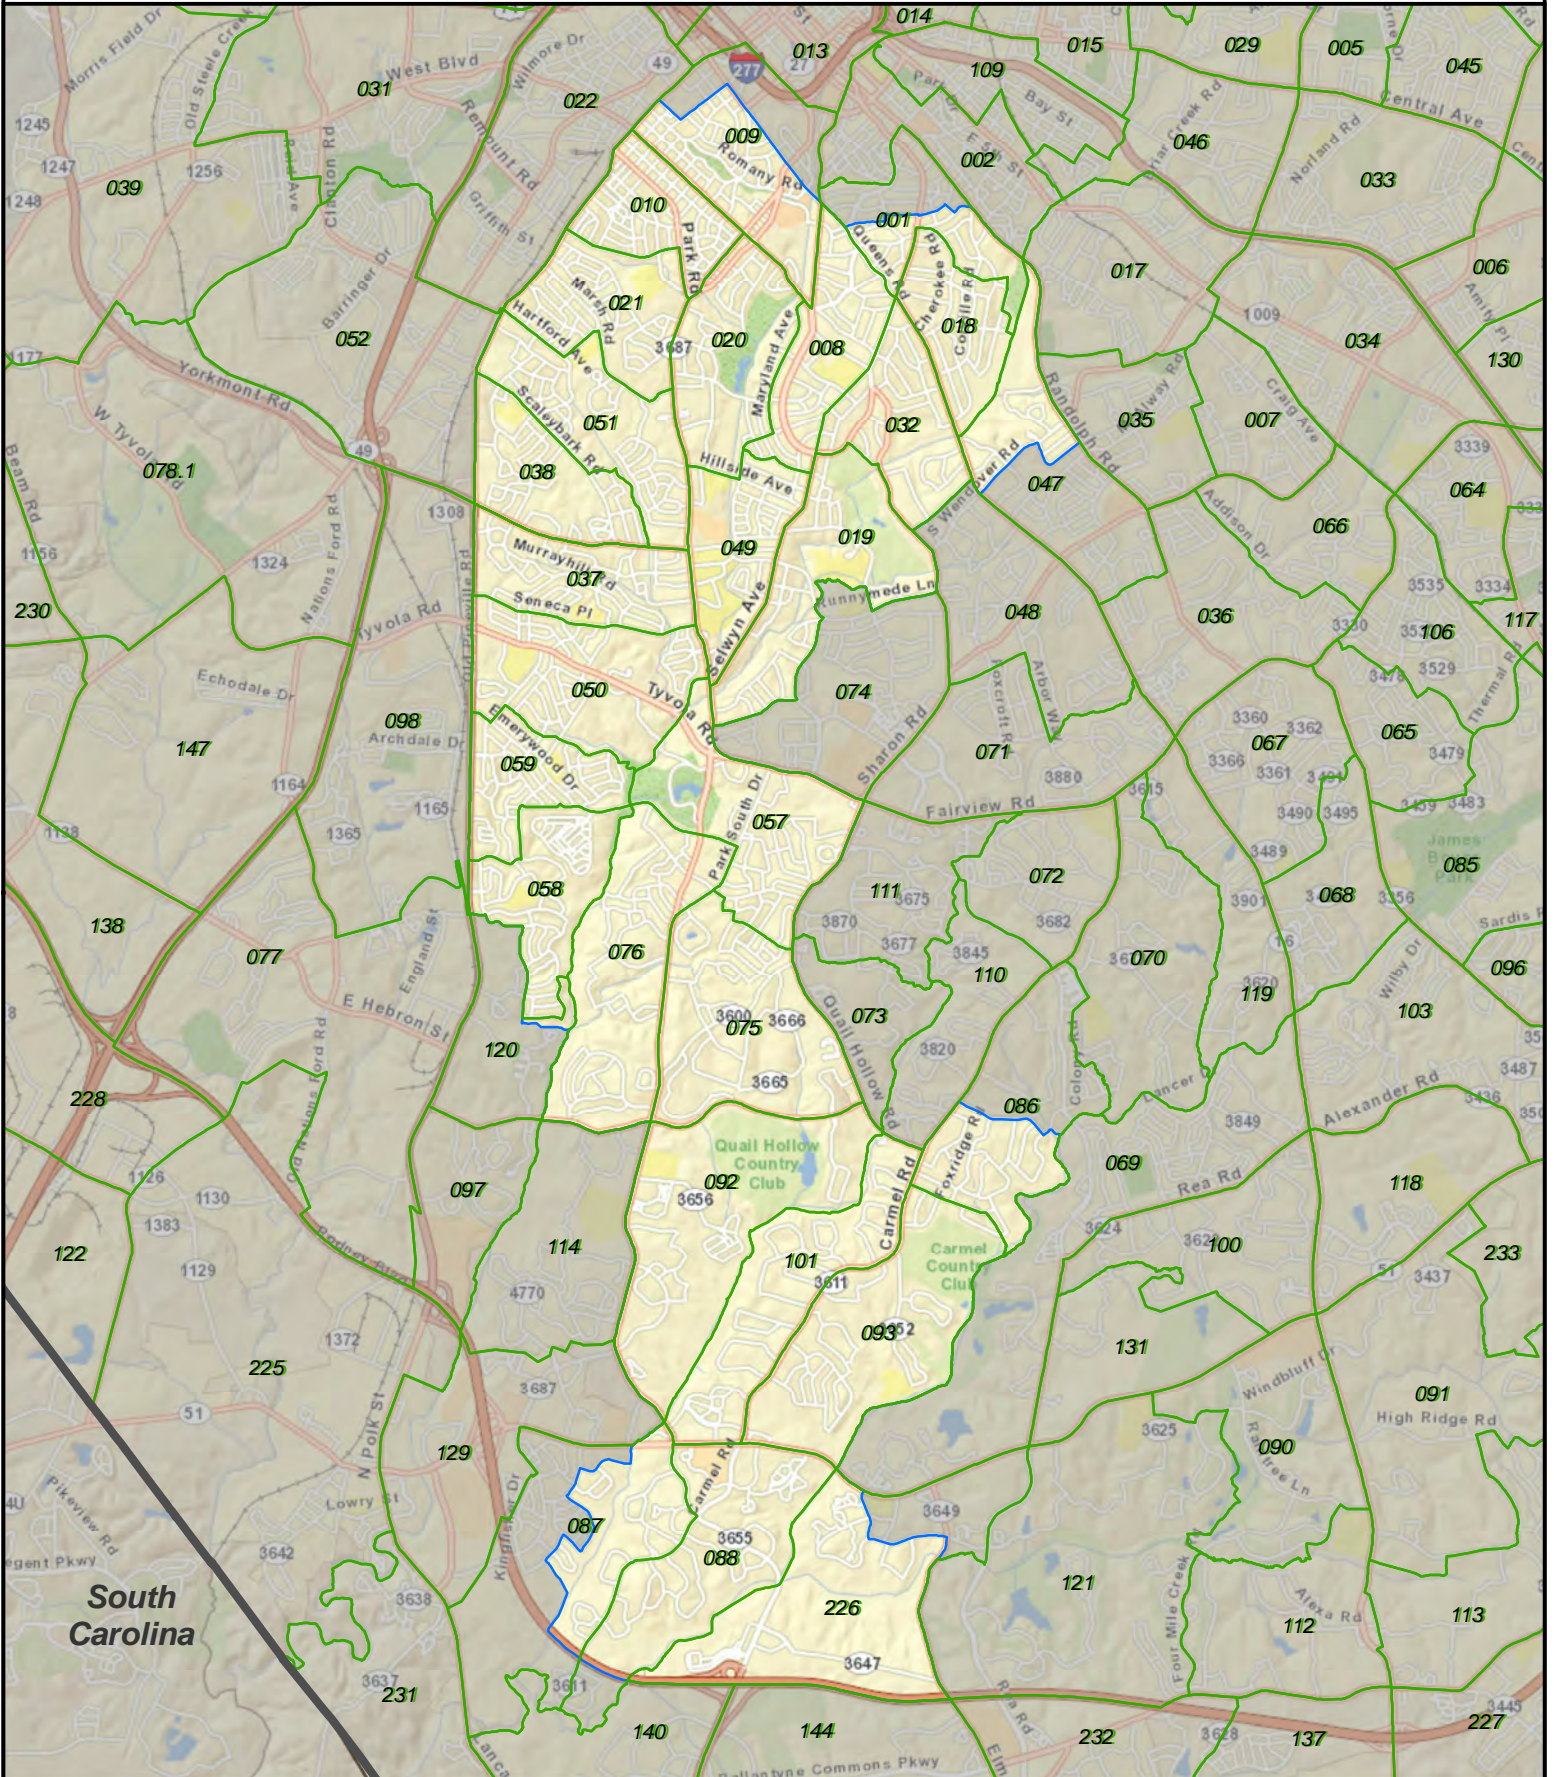

Lewis-Dollar-Dockham 4 - District 88

South Carolina

State
 County
 VTD
 District