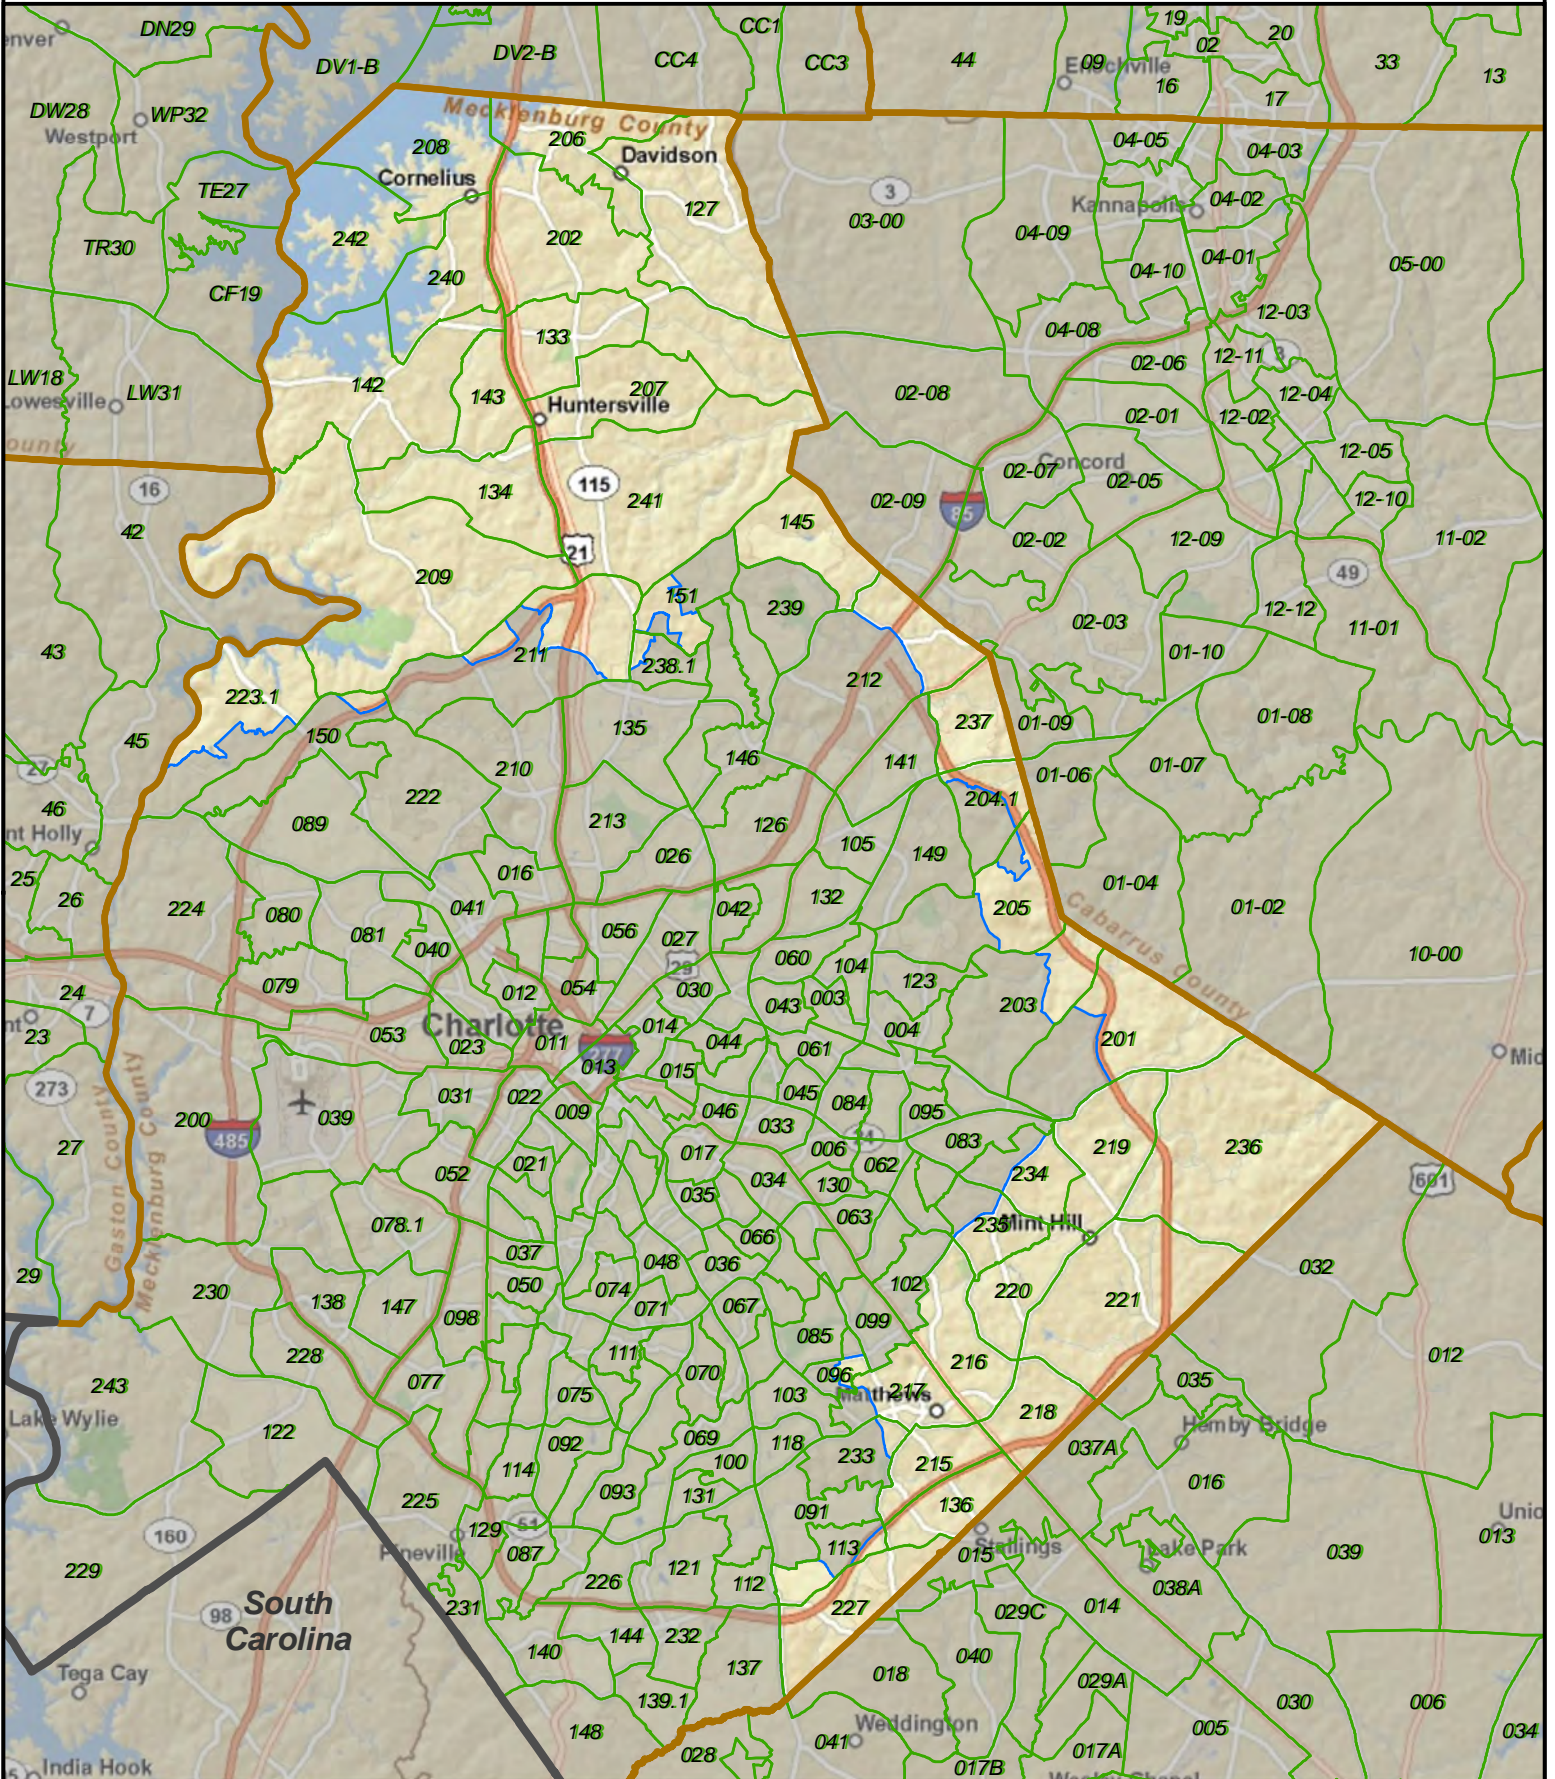

Rucho Senate 2 - District 41

- State
- County
- VTD
- District