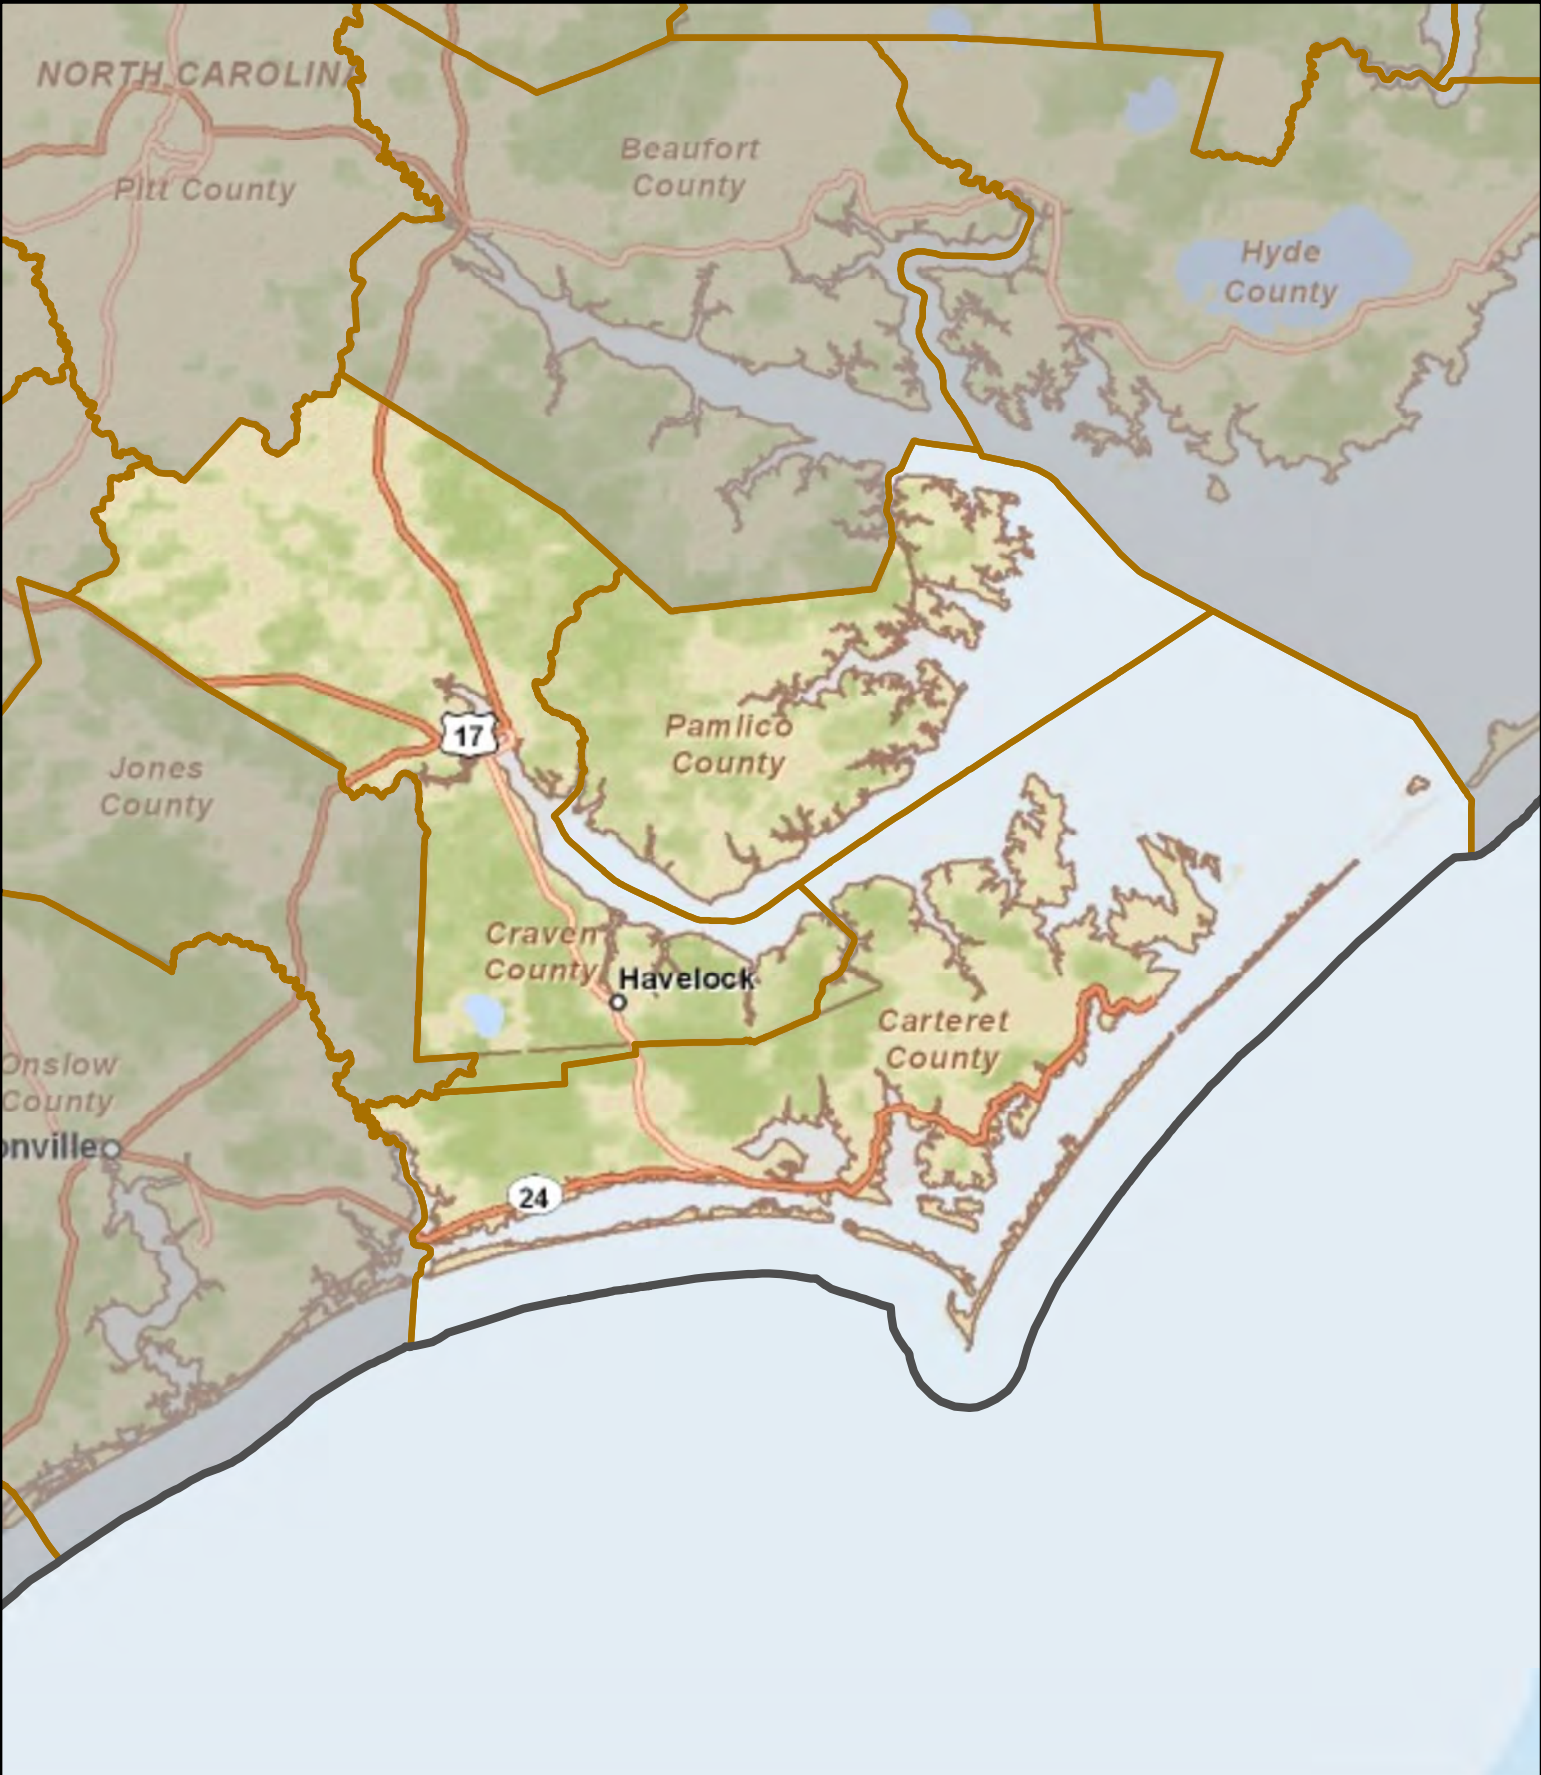

Rucho Senate 2 - District 2

State County District